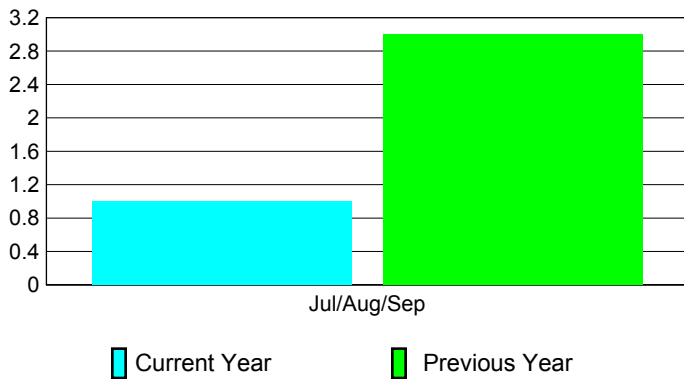

Club Results 2010-2011

Goal, New, Dropped, Gain/Loss

Comparison of Club Gain/Loss

Current Year Compared to the Previous Year

YTD Status Quo Clubs 2010-2011

Status Quo Clubs Compared to Status Quo Members

MEMBERSHIP