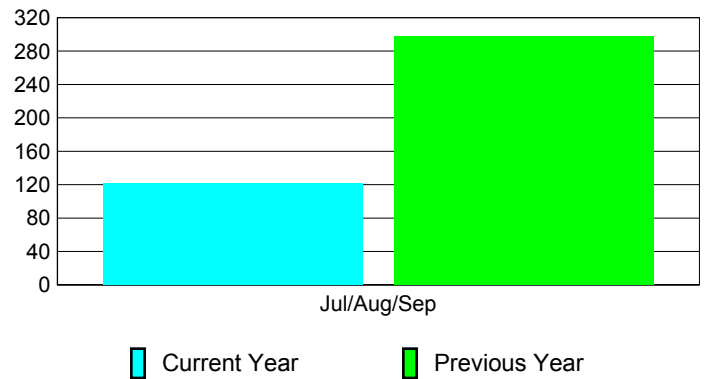

Comparison of Membership Gain/Loss

Current Year Compared to the Previous Year