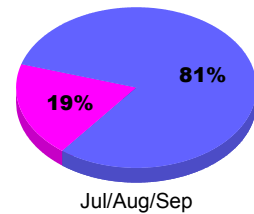

Membership Results
2010-2011

Membership
2009-2010

Month	Net Memb Goal	Actual New Memb	Actual Dropped Memb	Gain/Loss of Memb	Gain/Loss of Memb
Jul/Aug/Sep	80	341	-219	122	298
Totals	80	341	-219	122	298

Membership Results 2010-2011

Goal, New, Dropped, Gain/Loss

Comparison of Membership Gain/Loss

Current Year Compared to the Previous Year

Gender Comparison 2010-2011

■ Male ■ Female