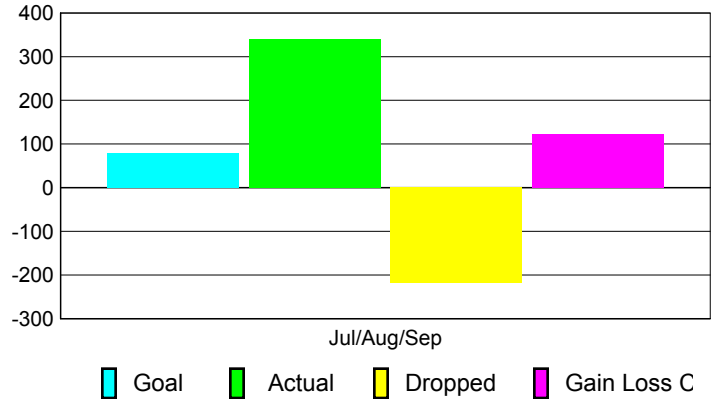

Membership Results 2010-2011

Goal, New, Dropped, Gain/Loss